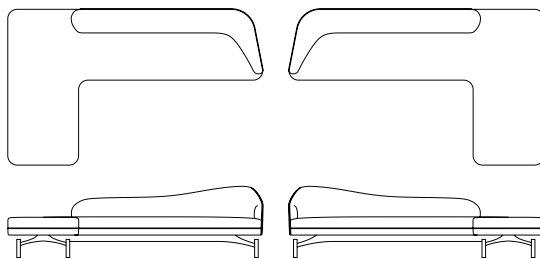

“L” Shaped Swan Backed Sofa

Model - 507-M | Designed 1955

Base | Steel Pedestal

Finish | Stainless and Blackened

C.O.M. | 18 yds

Specify Left or Right Facing

507-ML
Left Side Facing

507-MR
Right Side Facing

Width | 108 in 274 cm

Depth | 66 in 168 cm

Height | 31 in 79 cm

Seat Height | 17 in 43 cm